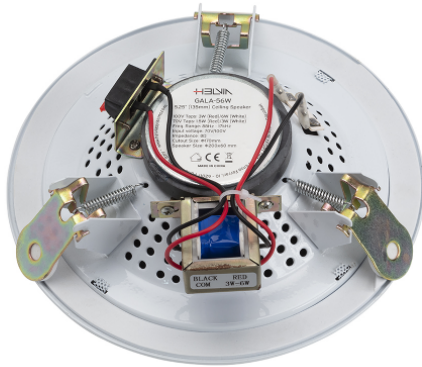

GALA-56W

5.25" Quick-fit Mechanism, Metal-Frame Ceiling Speaker

GALA Series offers elegant, reliable and versatile loudspeakers with woofer diameters ranging from 5" to 8", and powers from 3W to 15W RMS. They can be used with standard 70/100V professional amplifiers, and are suitable for any application of music distribution in shops, restaurants, bars, offices, shopping malls, schools, etc.

All GALA speakers feature metal frames and grilles, and quick-fit mechanism, to make installation very easy and fast. The built-in line transformers allow the use with 70/100V lines, and offer two power taps to better adapt to different speaker arrangement and amplifier powers. They come in white color, but can be painted in any color.

PRODUCT DETAILS

Key features

Full-Range Loudspeaker

Metal-Frame Housing

5.25" Woofer

10W @ 8ohm RMS Power

Built-in 70/100V Line Transformer with 2 powers

Quick-Fit Mechanism

Paintable Grille and Frame

Specifications

Line Voltage	70V/100V
Line Transformer	Built-in, 2 power taps
RMS Power @ 8ohm	10W
100W Power Taps	3W/6W
70V Power Taps	1.5W/3W
Frequency Response (-10dB)	88Hz-17kHz
Sensitivity (1W@1m)	86dB
Impedance	8ohm
Woofer	5.25" (135mm), paper cone
Housing / Grille	Metal, Paintable
IP Rate (speaker installed)	IP42
Mounting	Quick Fit system
Color	White
Cutout Size	Ø 170 mm
Product Size (WxDxH)	Ø 200*60 mm
Speaker Weight	0,8 kg
Packing Size (WxDxH)	200 x 60 x 200 mm
Packing Weight	0,9 kg