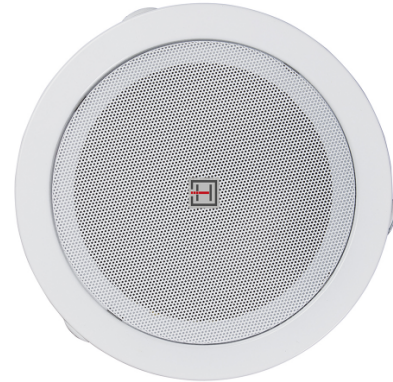

GALA-61W

6.5" Quick-fit Mechanism, Metal-Frame Ceiling Speaker

GALA Series offers elegant, reliable and versatile loudspeakers with woofer diameters ranging from 5" to 8", and powers from 3W to 15W RMS. They can be used with standard 70/100V professional amplifiers, and are suitable for any application of music distribution in shops, restaurants, bars, offices, shopping malls, schools, etc.

All GALA speakers feature metal frames and grilles, and quick-fit mechanism, to make installation very easy and fast. The built-in line transformers allow the use with 70/100V lines, and offer two power taps to better adapt to different speaker arrangement and amplifier powers. They come in white color, but can be painted in any color.

PRODUCT DETAILS

Key features

Full-Range Loudspeaker

Metal-Frame Housing

6.5" (166 mm) Woofer

15W RMS @ 8ohm Power

Built-in 70/100V Line Transformer with 2 powers

Quick-Fit Mechanism

Paintable Grille and Frame

Specifications

Line Voltage	70V/100V
Line Transformer	Built-in, 2 power taps
RMS Power @ 8ohm	15W
100W Power Taps	5W/10W
70V Power Taps	2.5W/5W
Frequency Response (-10dB)	87Hz-17kHz
Sensitivity (1W@1m)	87dB
Impedance	8ohm
Woofer	6.5" (166mm), paper cone
Housing / Grille	Metal, Paintable
IP Rate (speaker installed)	IP42
Mounting	Quick Fit system
Color	White
Cutout Size	Ø 216 mm
Product Size (WxDxH)	Ø 246*75
Speaker Weight	0,9 kg
Packing Size (WxDxH)	250 x 78 x 250 mm
Packing Weight	1 kg