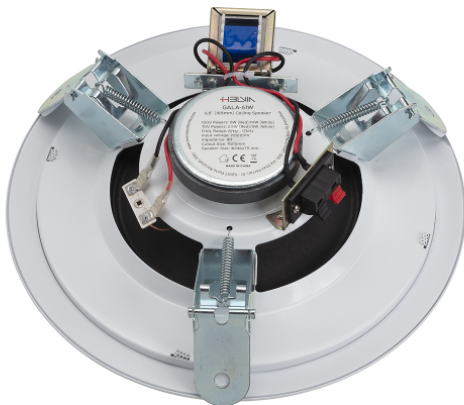

GALA-61W

6.5" Quick-fit Mechanism, Metal-Frame Ceiling Speaker

GALA Series offers elegant, reliable and versatile loudspeakers with woofer diameters ranging from 5" to 8", and powers from 3W to 15W RMS. They can be used with standard 70/100V professional amplifiers, and are suitable for any application of music distribution in shops, restaurants, bars, offices, shopping malls, schools, etc.

All GALA speakers feature metal frames and grilles, and quick-fit mechanism, to make installation very easy and fast. The built-in line transformers allow the use with 70/100V lines, and offer two power taps to better adapt to different speaker arrangement and amplifier powers. They come in white color, but can be painted in any color.

PRODUCT DETAILS

Key features

Full-Range Loudspeaker

Metal-Frame Housing

6.5" (166 mm) Woofer

15W RMS @ 8ohm Power

Built-in 70/100V Line Transformer with 2 powers

Quick-Fit Mechanism

Paintable Grille and Frame

Specifications

Line Voltage	70V/100V
Line Transformer	Built-in, 2 power taps
RMS Power @ 8ohm	15W
100W Power Taps	5W/10W
70V Power Taps	2.5W/5W
Frequency Response (-10dB)	87Hz-17kHz
Sensitivity (1W@1m)	87dB
Impedance	8ohm
Woofer	6.5" (166mm), paper cone
Housing / Grille	Metal, Paintable
IP Rate (speaker installed)	IP42
Mounting	Quick Fit system
Color	White
Cutout Size	Ø 216 mm
Product Size (WxDxH)	Ø 246*75
Speaker Weight	0,9 kg
Packing Size (WxDxH)	250 x 78 x 250 mm
Packing Weight	1 kg