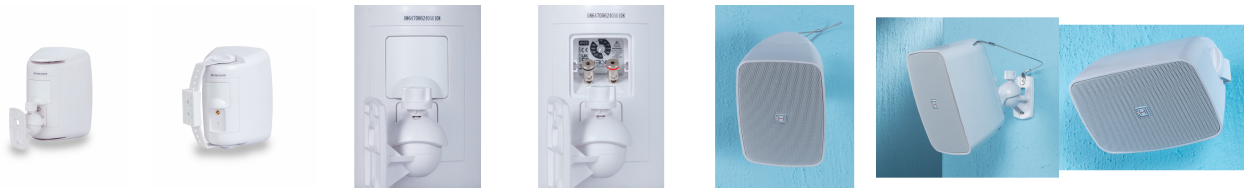

LIVEO-420 PWH

4" Waterproof 2-way Passive Wall-Mount Speaker Pair, White

Liveo series combines simplicity and elegance with sturdiness and ease of installation. Whether outdoor or indoor, low-impedance or constant-voltage line, Liveo guarantees the right solution for every application.

The housing, with minimalist and elegant lines, is made of Polypropylene with UV-resistant treatment; this ensures robustness and greater durability to exposure to sun, moisture and rain. Plastic woofer, Mylar tweeter and plastic cover of rear connections make these speakers completely waterproof. Both transducers are selected to offer not only waterproofness and high durability, but also an excellent level of audio quality. The built-in line transformer allows the speaker to be adapted to both constant-voltage - with 4 selectable power levels - and low-impedance systems.

Each Liveo series speaker, in order to simplify installation as much as possible, comes with both a "C" bracket and a "ball-shaped" bracket, both with adjustable horizontal and vertical positions.

PRODUCT DETAILS

Key features

2-Way Passive with 20W RMS Power

IP65 Protection Rating for Outdoor/Indoor Applications

Available in Black or White Finish

UV-Resistant PP Housing

Built-in 70V/100V Line Transformer

Power Tap Selector for 70/100V or low-impedance systems