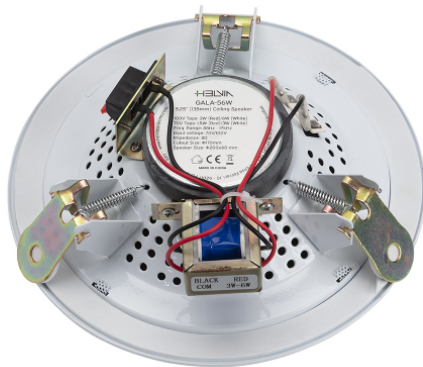

## GALA-56W

### 5.25" Quick-fit Mechanism, Metal-Frame Ceiling Speaker

GALA Series offers elegant, reliable and versatile loudspeakers with woofer diameters ranging from 5" to 8", and powers from 3W to 15W RMS. They can be used with standard 70/100V professional amplifiers, and are suitable for any application of music distribution in shops, restaurants, bars, offices, shopping malls, schools, etc.

All GALA speakers feature metal frames and grilles, and quick-fit mechanism, to make installation very easy and fast. The built-in line transformers allow the use with 70/100V lines, and offer two power taps to better adapt to different speaker arrangement and amplifier powers. They come in white color, but can be painted in any color.

### Specifications

<b>Line Voltage</b>	70V/100V
<b>Line Transformer</b>	Built-in, 2 power taps
<b>RMS Power @ 8ohm</b>	10W
<b>100W Power Taps</b>	3W/6W
<b>70V Power Taps</b>	1.5W/3W
<b>Frequency Response (-10dB)</b>	88Hz-17kHz
<b>Sensitivity (1W@1m)</b>	86dB
<b>Impedance</b>	8ohm
<b>Woofer</b>	5.25" (135mm), paper cone
<b>Housing / Grille</b>	Metal, Paintable
<b>IP Rate (speaker installed)</b>	IP42
<b>Mounting</b>	Quick Fit system
<b>Color</b>	White
<b>Cutout Size</b>	Ø 170 mm
<b>Product Size (WxDxH)</b>	Ø 200*60 mm
<b>Speaker Weight</b>	0,8 kg
<b>Packing Size (WxDxH)</b>	200 x 60 x 200 mm
<b>Packing Weight</b>	0,9 kg