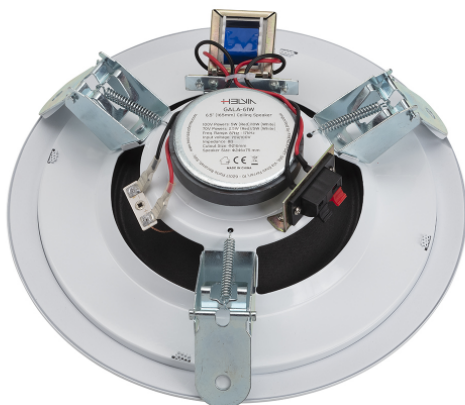

GALA-61W

6.5" Quick-fit Mechanism, Metal-Frame Ceiling Speaker

GALA Series offers elegant, reliable and versatile loudspeakers with woofer diameters ranging from 5" to 8", and powers from 3W to 15W RMS. They can be used with standard 70/100V professional amplifiers, and are suitable for any application of music distribution in shops, restaurants, bars, offices, shopping malls, schools, etc.

All GALA speakers feature metal frames and grilles, and quick-fit mechanism, to make installation very easy and fast. The built-in line transformers allow the use with 70/100V lines, and offer two power taps to better adapt to different speaker arrangement and amplifier powers. They come in white color, but can be painted in any color.

PRODUCT DETAILS

Key features

Full-Range Loudspeaker

Metal-Frame Housing

6.5" (166 mm) Woofer

15W RMS @ 8ohm Power

Built-in 70/100V Line Transformer with 2 powers

Quick-Fit Mechanism

Paintable Grille and Frame

Specifications

Line Voltage	70V/100V
Line Transformer	Built-in, 2 power taps
RMS Power @ 8ohm	15W
100W Power Taps	5W/10W
70V Power Taps	2.5W/5W
Frequency Response (-10dB)	87Hz-17kHz
Sensitivity (1W@1m)	87dB
Impedance	8ohm
Woofer	6.5" (166mm), paper cone
Housing / Grille	Metal, Paintable
IP Rate (speaker installed)	IP42
Mounting	Quick Fit system
Color	White
Cutout Size	Ø 216 mm
Product Size (WxDxH)	Ø 246*75
Speaker Weight	0,9 kg
Packing Size (WxDxH)	250 x 78 x 250 mm
Packing Weight	1 kg