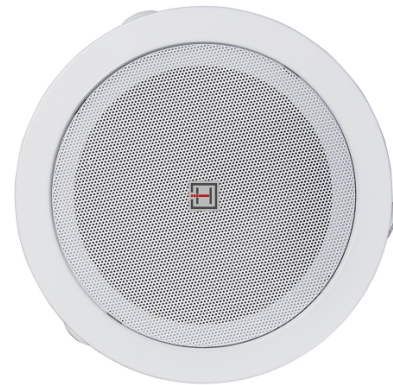

GALA-61W

6.5" Quick-fit Mechanism, Metal-Frame Ceiling Speaker

GALA Series offers elegant, reliable and versatile loudspeakers with woofer diameters ranging from 5" to 8", and powers from 3W to 15W RMS. They can be used with standard 70/100V professional amplifiers, and are suitable for any application of music distribution in shops, restaurants, bars, offices, shopping malls, schools, etc.

All GALA speakers feature metal frames and grilles, and quick-fit mechanism, to make installation very easy and fast. The built-in line transformers allow the use with 70/100V lines, and offer two power taps to better adapt to different speaker arrangement and amplifier powers. They come in white color, but can be painted in any color.

PRODUCT DETAILS

Key features

Full-Range Loudspeaker

Metal-Frame Housing

6.5" (166 mm) Woofer

15W RMS @ 8ohm Power

Built-in 70/100V Line Transformer with 2 powers

Quick-Fit Mechanism

Paintable Grille and Frame

Specifications

Line Voltage	70V/100V
Line Transformer	Built-in, 2 power taps
RMS Power @ 8ohm	15W
100W Power Taps	5W/10W
70V Power Taps	2.5W/5W
Frequency Response (-10dB)	87Hz-17kHz
Sensitivity (1W@1m)	87dB
Impedance	8ohm
Woofer	6.5" (166mm), paper cone
Housing / Grille	Metal, Paintable
IP Rate (speaker installed)	IP42
Mounting	Quick Fit system
Color	White
Cutout Size	Ø 216 mm
Product Size (WxDxH)	Ø 246*75
Speaker Weight	0,9 kg
Packing Size (WxDxH)	250 x 78 x 250 mm
Packing Weight	1 kg