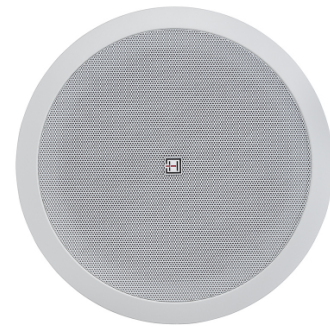

## **GALA-840XW**

### **8" 2-Way Coaxial Ceiling Speaker**

GALA X Series offers powerful and accurate coaxial loudspeakers with woofer diameters ranging from 5,25" to 8", and powers from 20W to 40W RMS. They can be used with standard 70/100V professional amplifiers, and provide transparent and brilliant sound. They are therefore suitable for any application of music distribution at higher volume levels. The housing of GALA X speakers is made of high quality ABS. They also feature 0.5" Mylar-dome tweeters, polypropylene enforced woofers, and aluminum removable grille, which make these speakers suitable for humid environments. Installation is very easy, thanks to the quick mounting system with 4 screws. These screws are hidden behind the grill, and offer an elegant and minimalist design. The built-in line transformers allow the use with 70/100V lines, and offer two power taps to better adapt to different speaker arrangement and amplifier powers. They come in white color, but can be painted in any color.

### Key features

2-Way Coaxial Loudspeaker

---

Suitable for Humid Environments

---

8" (203mm) Woofer

---

40W RMS Power

## Specifications

<b>Speaker Type</b>	2-Way Passive, Coaxial
<b>Line Voltage</b>	70V/100V
<b>Line Transformer</b>	Built-in, 2 power taps
<b>100V Power</b>	20W/40W
<b>70V Power</b>	10W/20W
<b>Frequency Response (-10dB)</b>	55Hz-18.5kHz
<b>Sensitivity (1w/1m)</b>	89dB
<b>Woofers</b>	8" (203 mm), PP cone
<b>Tweeter</b>	0.5" (13mm), Mylar dome
<b>Housing</b>	PP, paintable
<b>IP Rate (speaker installed)</b>	IP54
<b>Mounting</b>	Quick mounting system with 4 screws
<b>Grille</b>	Perforated steel with acoustic transparent foam inside, paintable
<b>Color</b>	White
<b>Cutout Size</b>	Ø 246 mm
<b>Product Size (WxDxH)</b>	Ø 276 x 105 mm
<b>Speaker Weight</b>	1.77 kg
<b>Packing Size (WxDxH)</b>	280 x 115 x 280 mm
<b>Packing Weight</b>	2 kg